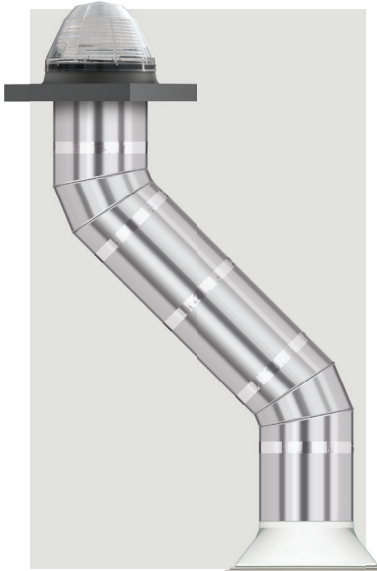

Daylighting Product Lines

08 62 00 – Unit Skylights

- Dynamic Dome – Engineered for Maximum Light Harvesting and Strength, Stock Sizes
- EcoSky3 – Lumira® Aerogel Units Are IECC 2018 Energy Code Compliant In All Climate Zones
- SkyMax – Glass Skylight, Up To 32 Square Feet, 10 Feet at Longest Dimension
- Continous Vault – Low Rise, Half-Round, and Quarter-Round Vaults
- Mechanical Spring Smoke Vents: UL 793, Fire Shrink Out Smoke Vents ESRF Rated (**07 72 20** – Smoke Vents)
- FM Approval and Hurricane Rated Units
- Extended Warranties, Hail Warranty
- Safety Screens – External or Internal (**07 72 60** – Roof Fall Protection)
- Prefabricated Curbs – Insulated or Non-Insulated, Steel or Aluminum (**07 72 10** – Roof Curbs)

08 63 00 – Metal Framed & Modular Skylights

- VELUX Modular Skylight (VMS) – Modular, Low-E Glass, Ventilating, Sunshades, Upgraded Glass Options
- Pinnacle Series – Custom Engineered Systems Up To 40 Feet Wide
- Square, Octagonal and Extended Pyramid, Double Pitch, Ridge, Single Slope, Low Profile and Structural Vault
- Horizon S-Series – Multiwall Polycarbonate Systems, (**08 45 13** – Structured Polycarbonate Panel Assemblies)
 - Single or Double Glazed, Optional Lumira® Aerogel Fill
 - NFRC Certified Double Glazed Options Available
- Specialty Advanced Glazings
 - Electrochromic, Translucent Insulated Glass, BIPV Embedded Glass (a-Si and c-Si) 2000 Colors
 - Fritted or Tinted
 - Hurricane, Fall Protection, and Impact

Daylighting Product Lines

08 62 50 – Tubular Daylighting Devices

- Sun Tunnel with 22" Diameter VELUX SunCurve To Harvest More Daylight
- Curb Cap and Pan Flashing
- Three Tube Terminations: Tile, Hard, and Open Ceiling
- Three Diffuser Options: Fresnel, Prismatic, and Frosted
- Highly Configurable to Meet Regional Performance Requirements
- Wide Assortment of Accessories Including Impact Domes, Fire Bands, Dimmer