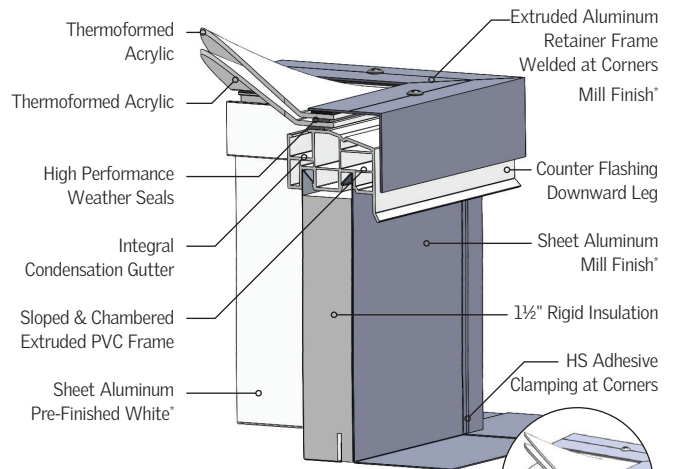

Deck Mount (CWD2) Integral Curb Heights of 12" or 16"