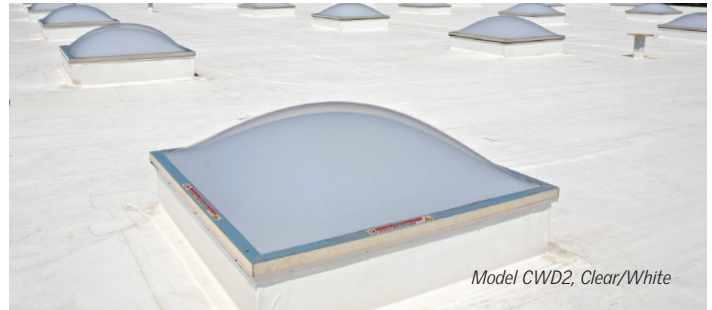

Traditional Domed Units

Wasco curb-mount or deck-mount thermally broken Traditional domes offer outstanding lighting and thermal performance in a versatile range of dome or pyramid styles. These energy saving sky windows offer the highest performance plastic glazed fixed unit skylight.

- Available in standard and custom sizes, domed or pyramid shapes
- Hurricane resistant models available (CWS2, CWS3)