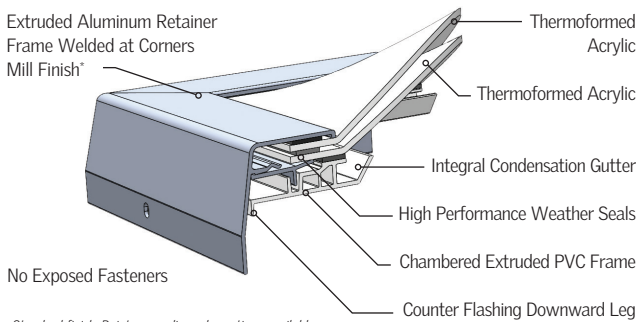

SAFETY CONSIDERATIONS

Curb Mount (CWC2) For Use on 1½" Site-Built or Prefab Curbs