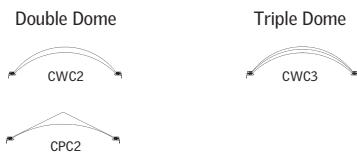

Glazing Options

Outer: Clear, White, or Bronze – Optional Middle: Clear or White – Inner: Clear or White

Standard Sizes (Custom Sizes Available)

Model/Size	O.D. of Curb	Model/Size	O.D. of Curb
2828	25 ¼" x 25 ¼"	55102	51" x 99"
2852	25 ¼" x 49 ¼"	6060	58" x 58"
3636	33 ¼" x 33 ¼"	6476	60 ½" x 72 ½"
3652	33 ¼" x 49 ¼"	6496	60 ½" x 92 ½"
4242	40" x 40"	6666	63" x 63"
5252	49 ¼" x 49 ¼"	66102	63" x 99"
5276	49 ¼" x 72 ½"	7272	71" x 71"
5296	49 ¼" x 92 ½"	8080	78" x 78"
5555	51" x 51"	9898	95 ½" x 95 ½"