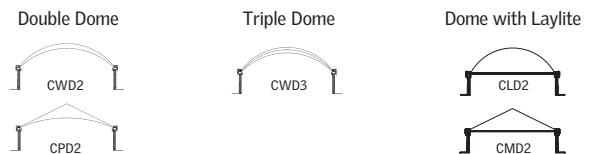

Glazing Options

Outer: Clear, White, or Bronze – Optional Middle: Clear or White – Inner: Clear or White

Standard Sizes (Custom Sizes Available)

Model/Size	Rough Opening	Model/Size	Rough Opening
2828	22 ¼" x 22 ¼"	55102	48" x 96"
2852	22 ¼" x 46 ¼"	6060	55" x 55"
3636	30 ¼" x 30 ¼"	6666	60" x 60"
3652	30 ¼" x 46 ¼"	66102	60" x 96"
4242	37" x 37"	6476	57 ½" x 69 ½"
5252	46 ¼" x 46 ¼"	6496	57 ½" x 89 ½"
5276	46 ¼" x 69 ½"	7272	68" x 68"
5296	46 ¼" x 89 ½"	8080	75" x 75"
5555	48" x 48"	9898	92 ½" x 92 ½"