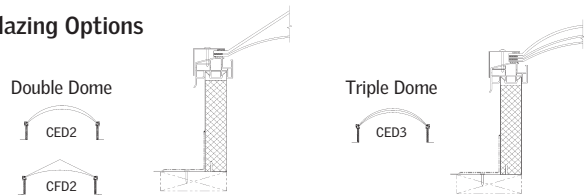

Glazing Options

Outer: Satin Sky 2 – Optional Middle: Clear – Inner: Clear

Standard Sizes (Custom Sizes Available)

Size	Rough Opening	Size	Rough Opening
2828	22 ¼" x 22 ¼"	5276	46 ¼" x 69 ½"
2852	22 ¼" x 46 ¼"	5296	46 ¼" x 89 ½"
3636	30 ¼" x 30 ¼"	5555	48" x 48"
3652	30 ¼" x 46 ¼"	55102	48" x 96"
4242	37" x 37"	6060	55" x 55"
4280	37" x 75"	6476	57 ½" x 69 ½"
5252	46 ¼" x 46 ¼"	6496	57 ½" x 89 ½"