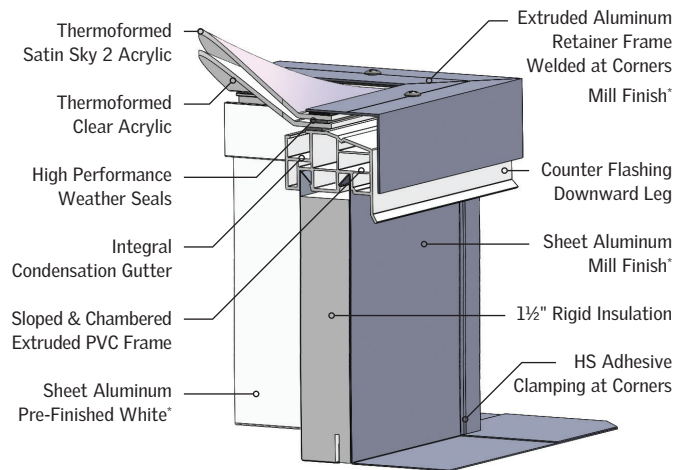

Deck Mount (CED2)

Integral Curb Heights of 12" or 16"