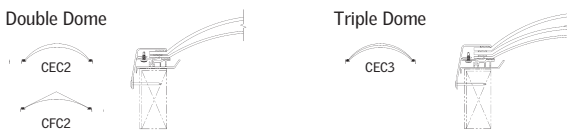

Glazing Options

Outer: Satin Sky 2 – Optional Middle: Clear – Inner: Clear

Standard Sizes (Custom Sizes Available)

Size	O.D. of Curb	Size	O.D. of Curb
2828	25 ¼" x 25 ¼"	5276	49 ¼" x 72 ½"
2852	25 ¼" x 49 ¼"	5296	49 ¼" x 92 ½"
3636	33 ¼" x 33 ¼"	5555	51" x 51"
3652	33 ¼" x 49 ¼"	55102	51" x 99"
4242	40" x 40"	6060	58" x 58"
4280	40" x 78"	6476	60 ½" x 72 ½"
5252	49 ¼" x 49 ¼"	6496	60 ½" x 92 ½"