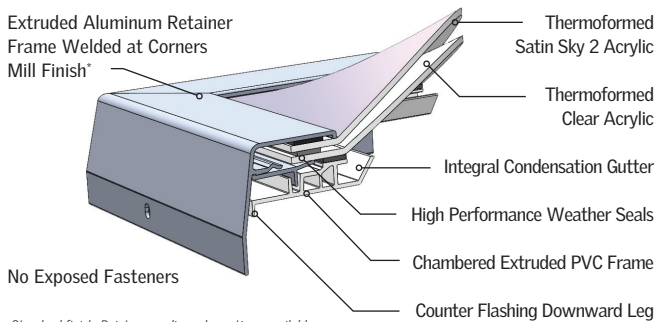

SAFETY CONSIDERATIONS

Curb Mount (CEC2)

For Use on 1½" Site-Built or Prefab Curbs