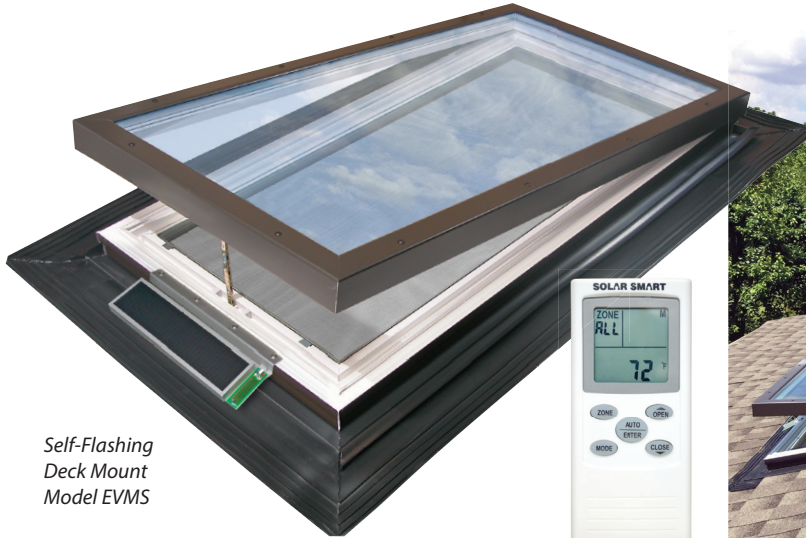

SOLAR POWERED MOTORIZED VENTING

Remote Operated • Battery Powered • Solar Charged

Wasco
SKYLIGHTS
Part of the **VELUX** Group

Self-Flashing
Deck Mount
Model EVMS

ELIGIBLE
FOR UP TO A
30%
FEDERAL TAX
CREDIT

Wireless Remote

A wireless RF hand-held remote gives you full control of all skylight functions for up to 81 skylights.

Energy Efficient

Condensation control without weep holes for maximum energy efficiency.

Easy Installation

No wiring needed - Remote controlled motor powered is a factory installed, solar charged, battery pack.

Rain Sensor

Automatically closes the skylight in damp weather.

STANDARD SIZES

Custom Sizes Available